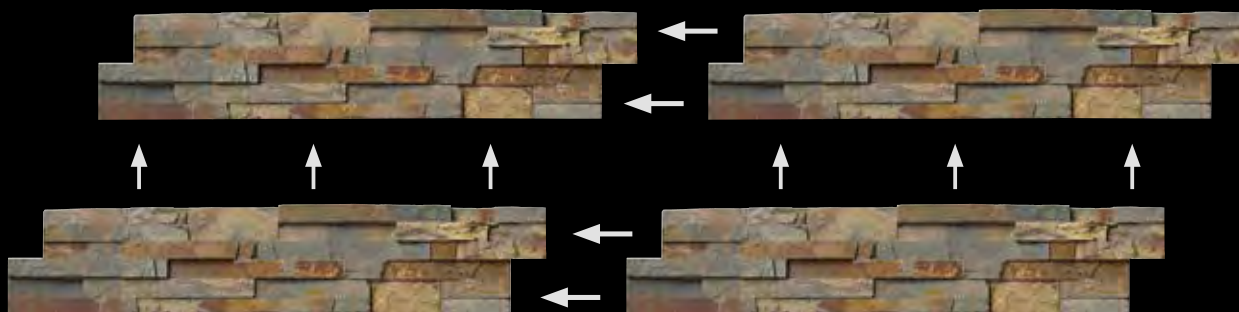

ROCKMOUNT™ STACKED STONE

ROCKMOUNT™ STACKED STONE PANELS

Stacked Stone Ledger panels are trimmed pieces of natural stone affixed together to form modular stone veneer panels, which allows for the streamlined installation of a dry stacking stone veneer. We offer these panels in two styles: Natural stone ledger stepped panels and "L" ledger stepped panel corner for outside corners. Stacked Stone ledger panels can be used on the facade of a home to enhance the appeal, outside to showcase a barbecue island, on a backsplash to spruce up a kitchen or inside to beautify an interior wall.

Our 6"x24" Natural Stacked Stone Panels have a unique joint design that allows the panels to join together seamlessly. Want to learn how? See our installation video at <https://www.msistone.com/hardscape/rockmount-stacked-stone/>

Stacked Stone Corners

Not all corners come glued. See website for corner size.

6"x12"x6"

6"x6"x6"

4.5"x4.5"x4.5"
M-Series

ROCKMOUNT™ M-SERIES PANELS

M-Series Stacked Stone panels are thinner and smaller than the standard stacked stone panels, measuring 4.5" x 16" (1/2 sqft) versus the full 6" x 24" (1 sqft) panels. M-Series stacked stone panels are designed to fit perfectly in the standard 18" kitchen backsplash height without cutting. M-Series Stacked Stone panels can be used indoors or outdoors. And since no grouting is required, it can be installed in just one day.