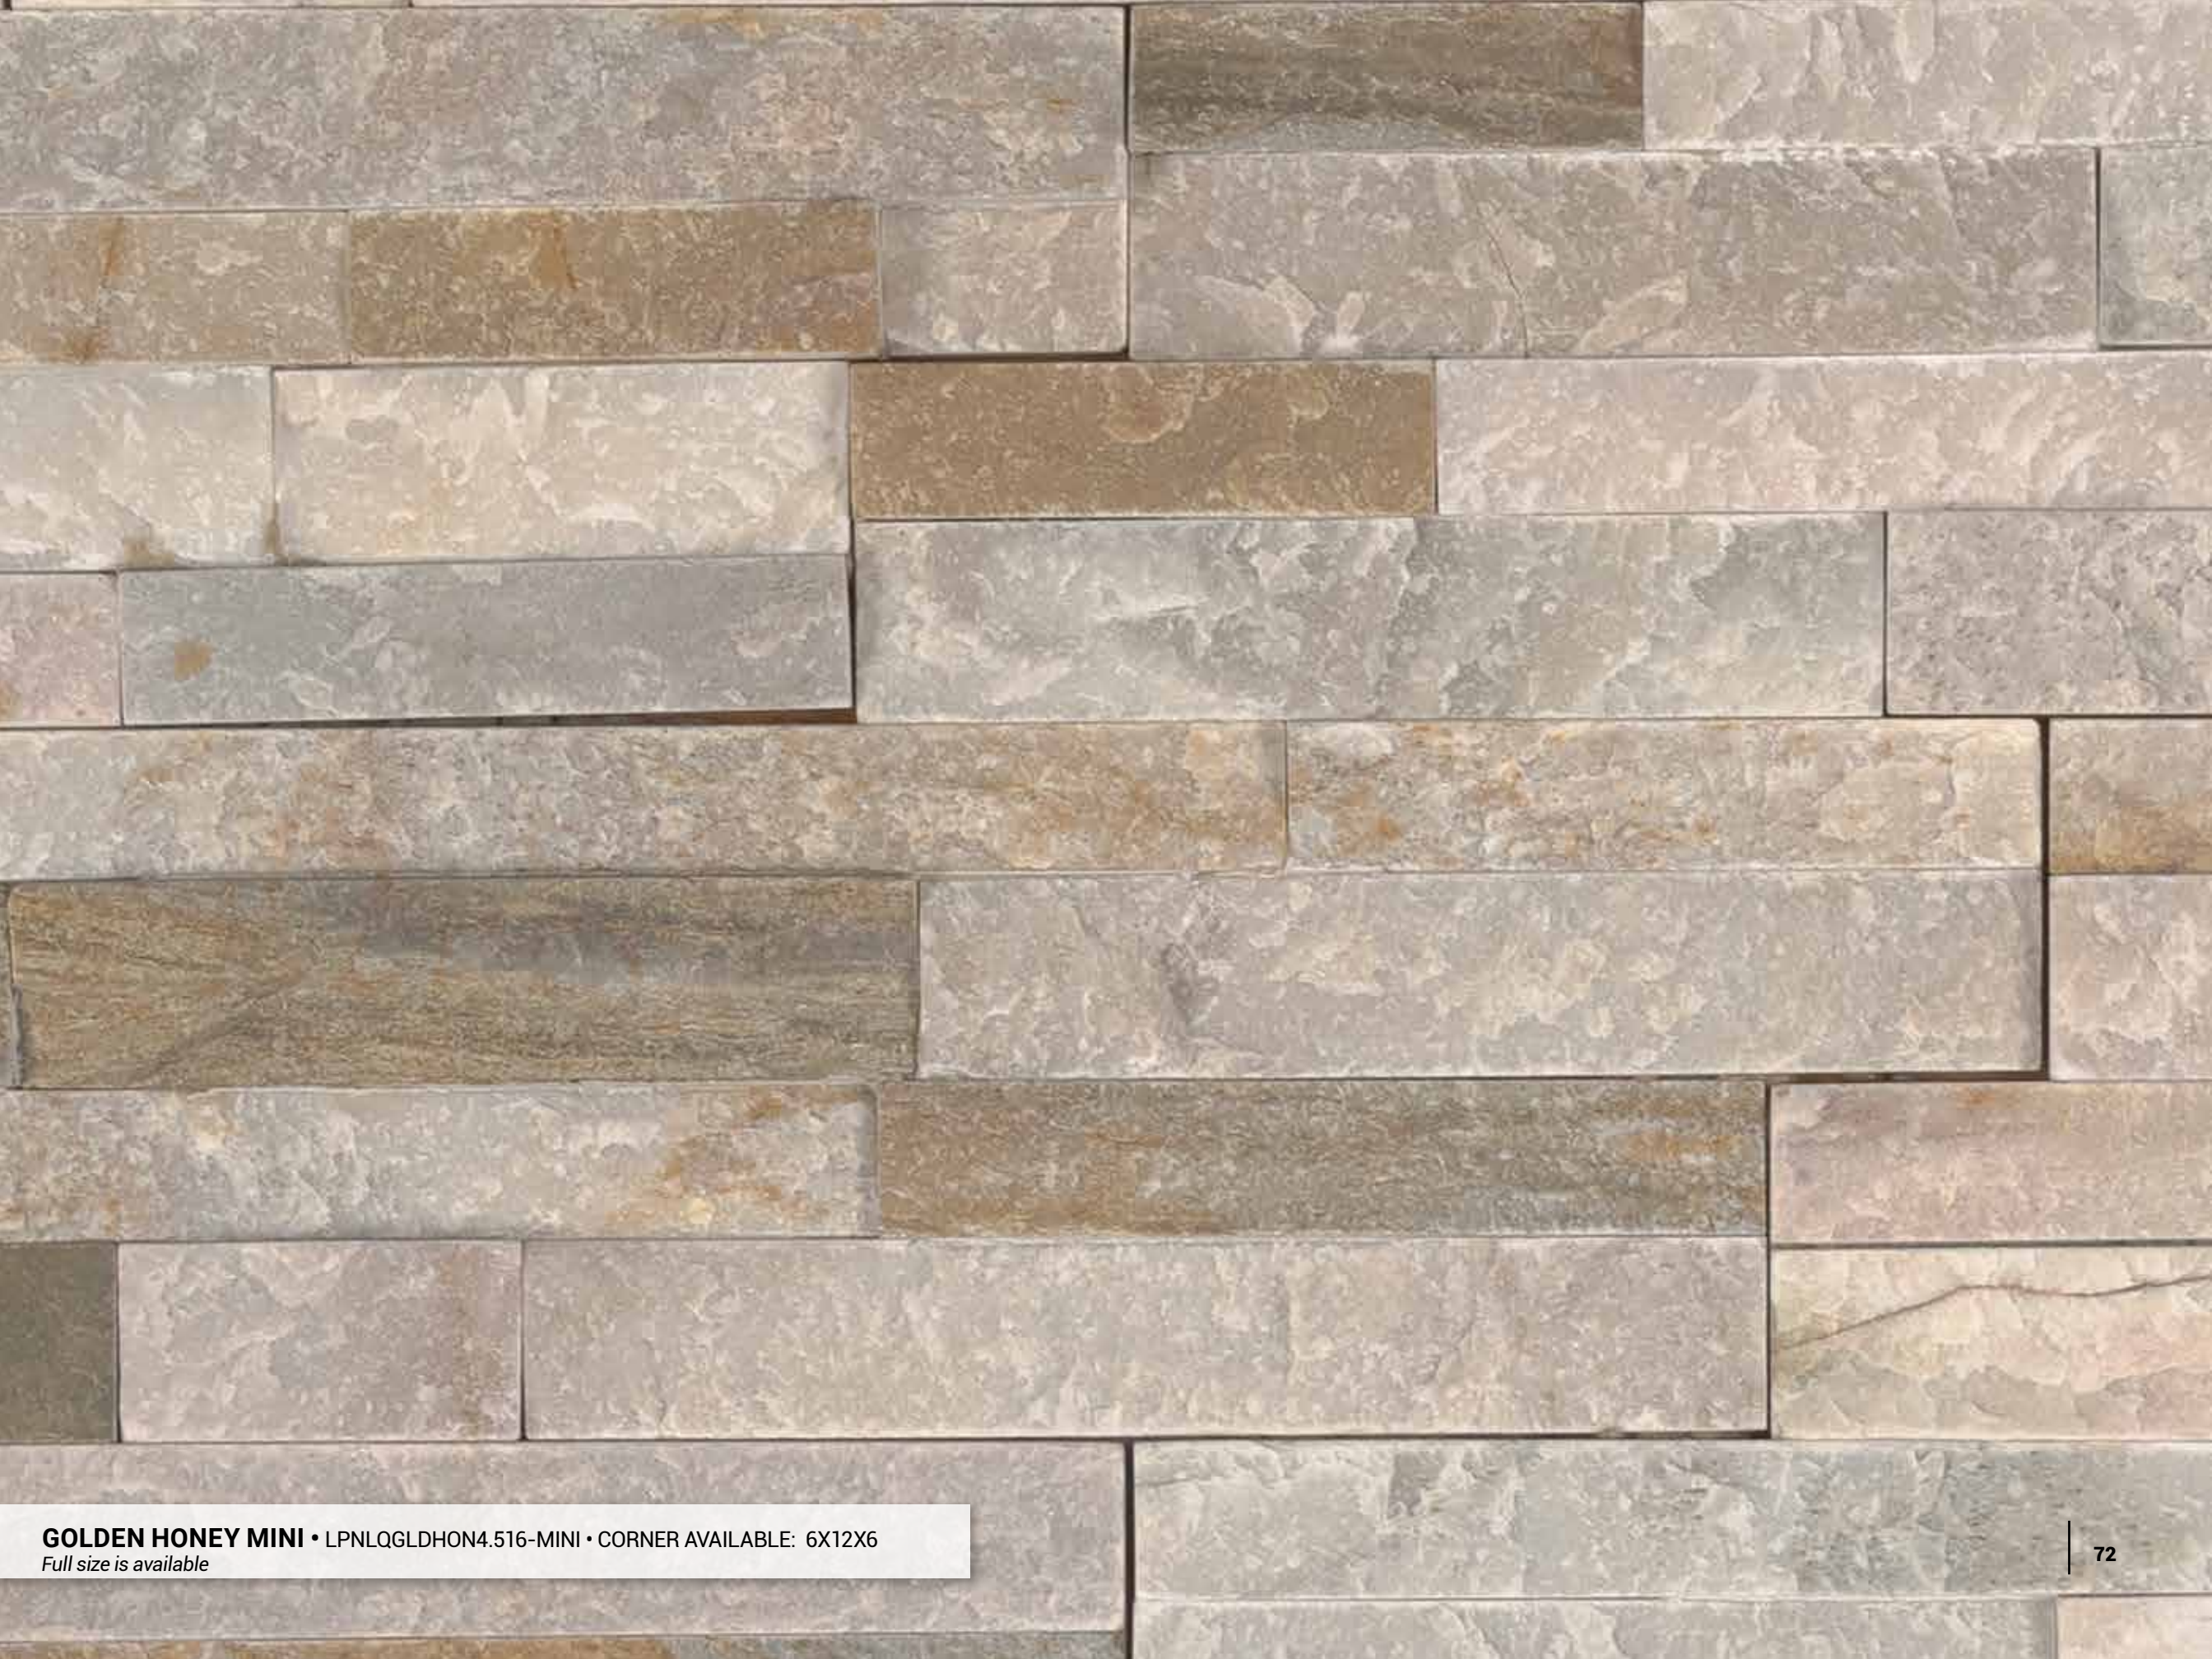

GOLDEN HONEY MINI • LPNLQGLDHON4.516-MINI • CORNER AVAILABLE: 6X12X6
Full size is available