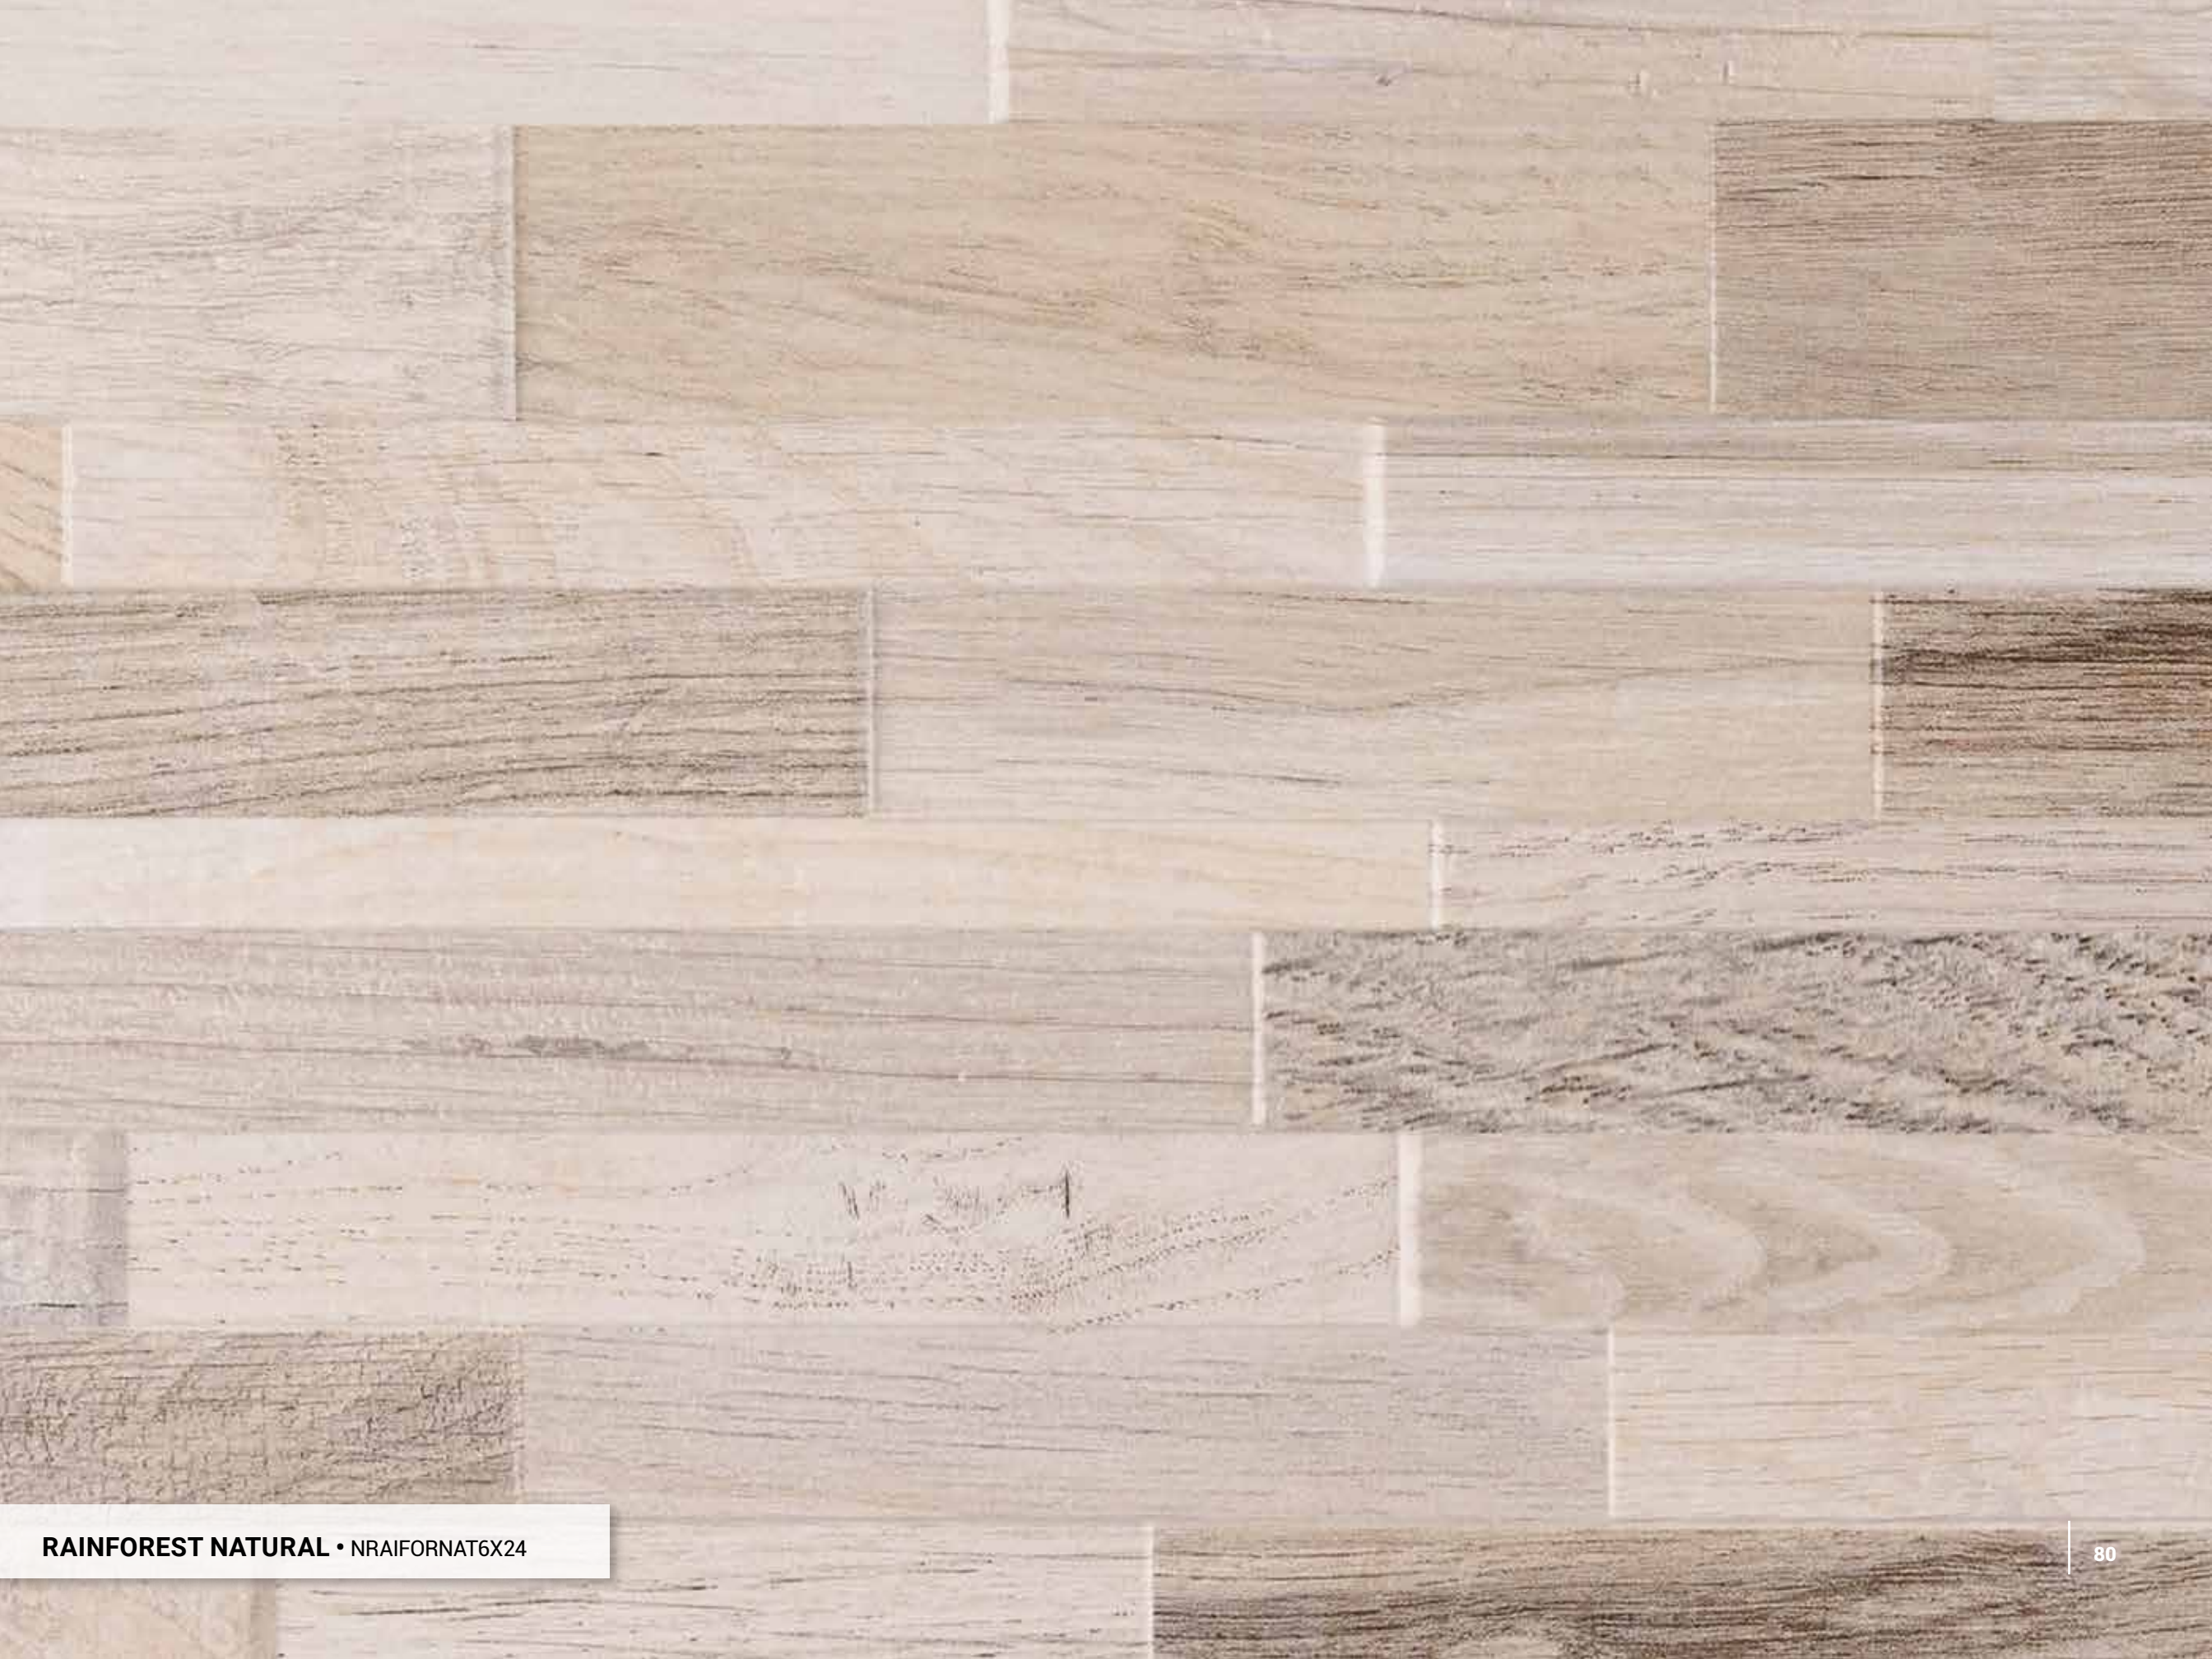

PREMIUM BLACK MINI • LPNLSPREBLK4.516-MINI • CORNER AVAILABLE: 6X12X6
Full size is available

DEKORA PORCELAIN LEDGERS

Our Dekora line gives you everything you love about ledger panels, but without any of the maintenance. Offering 5 different porcelain ledger panels, feel free to decorate that outdoor island grill or frame your fireplace in the simple beauty of Dekora line. These panels come in a familiar 6"x24" size to fit perfectly into your outdoor or indoor design.