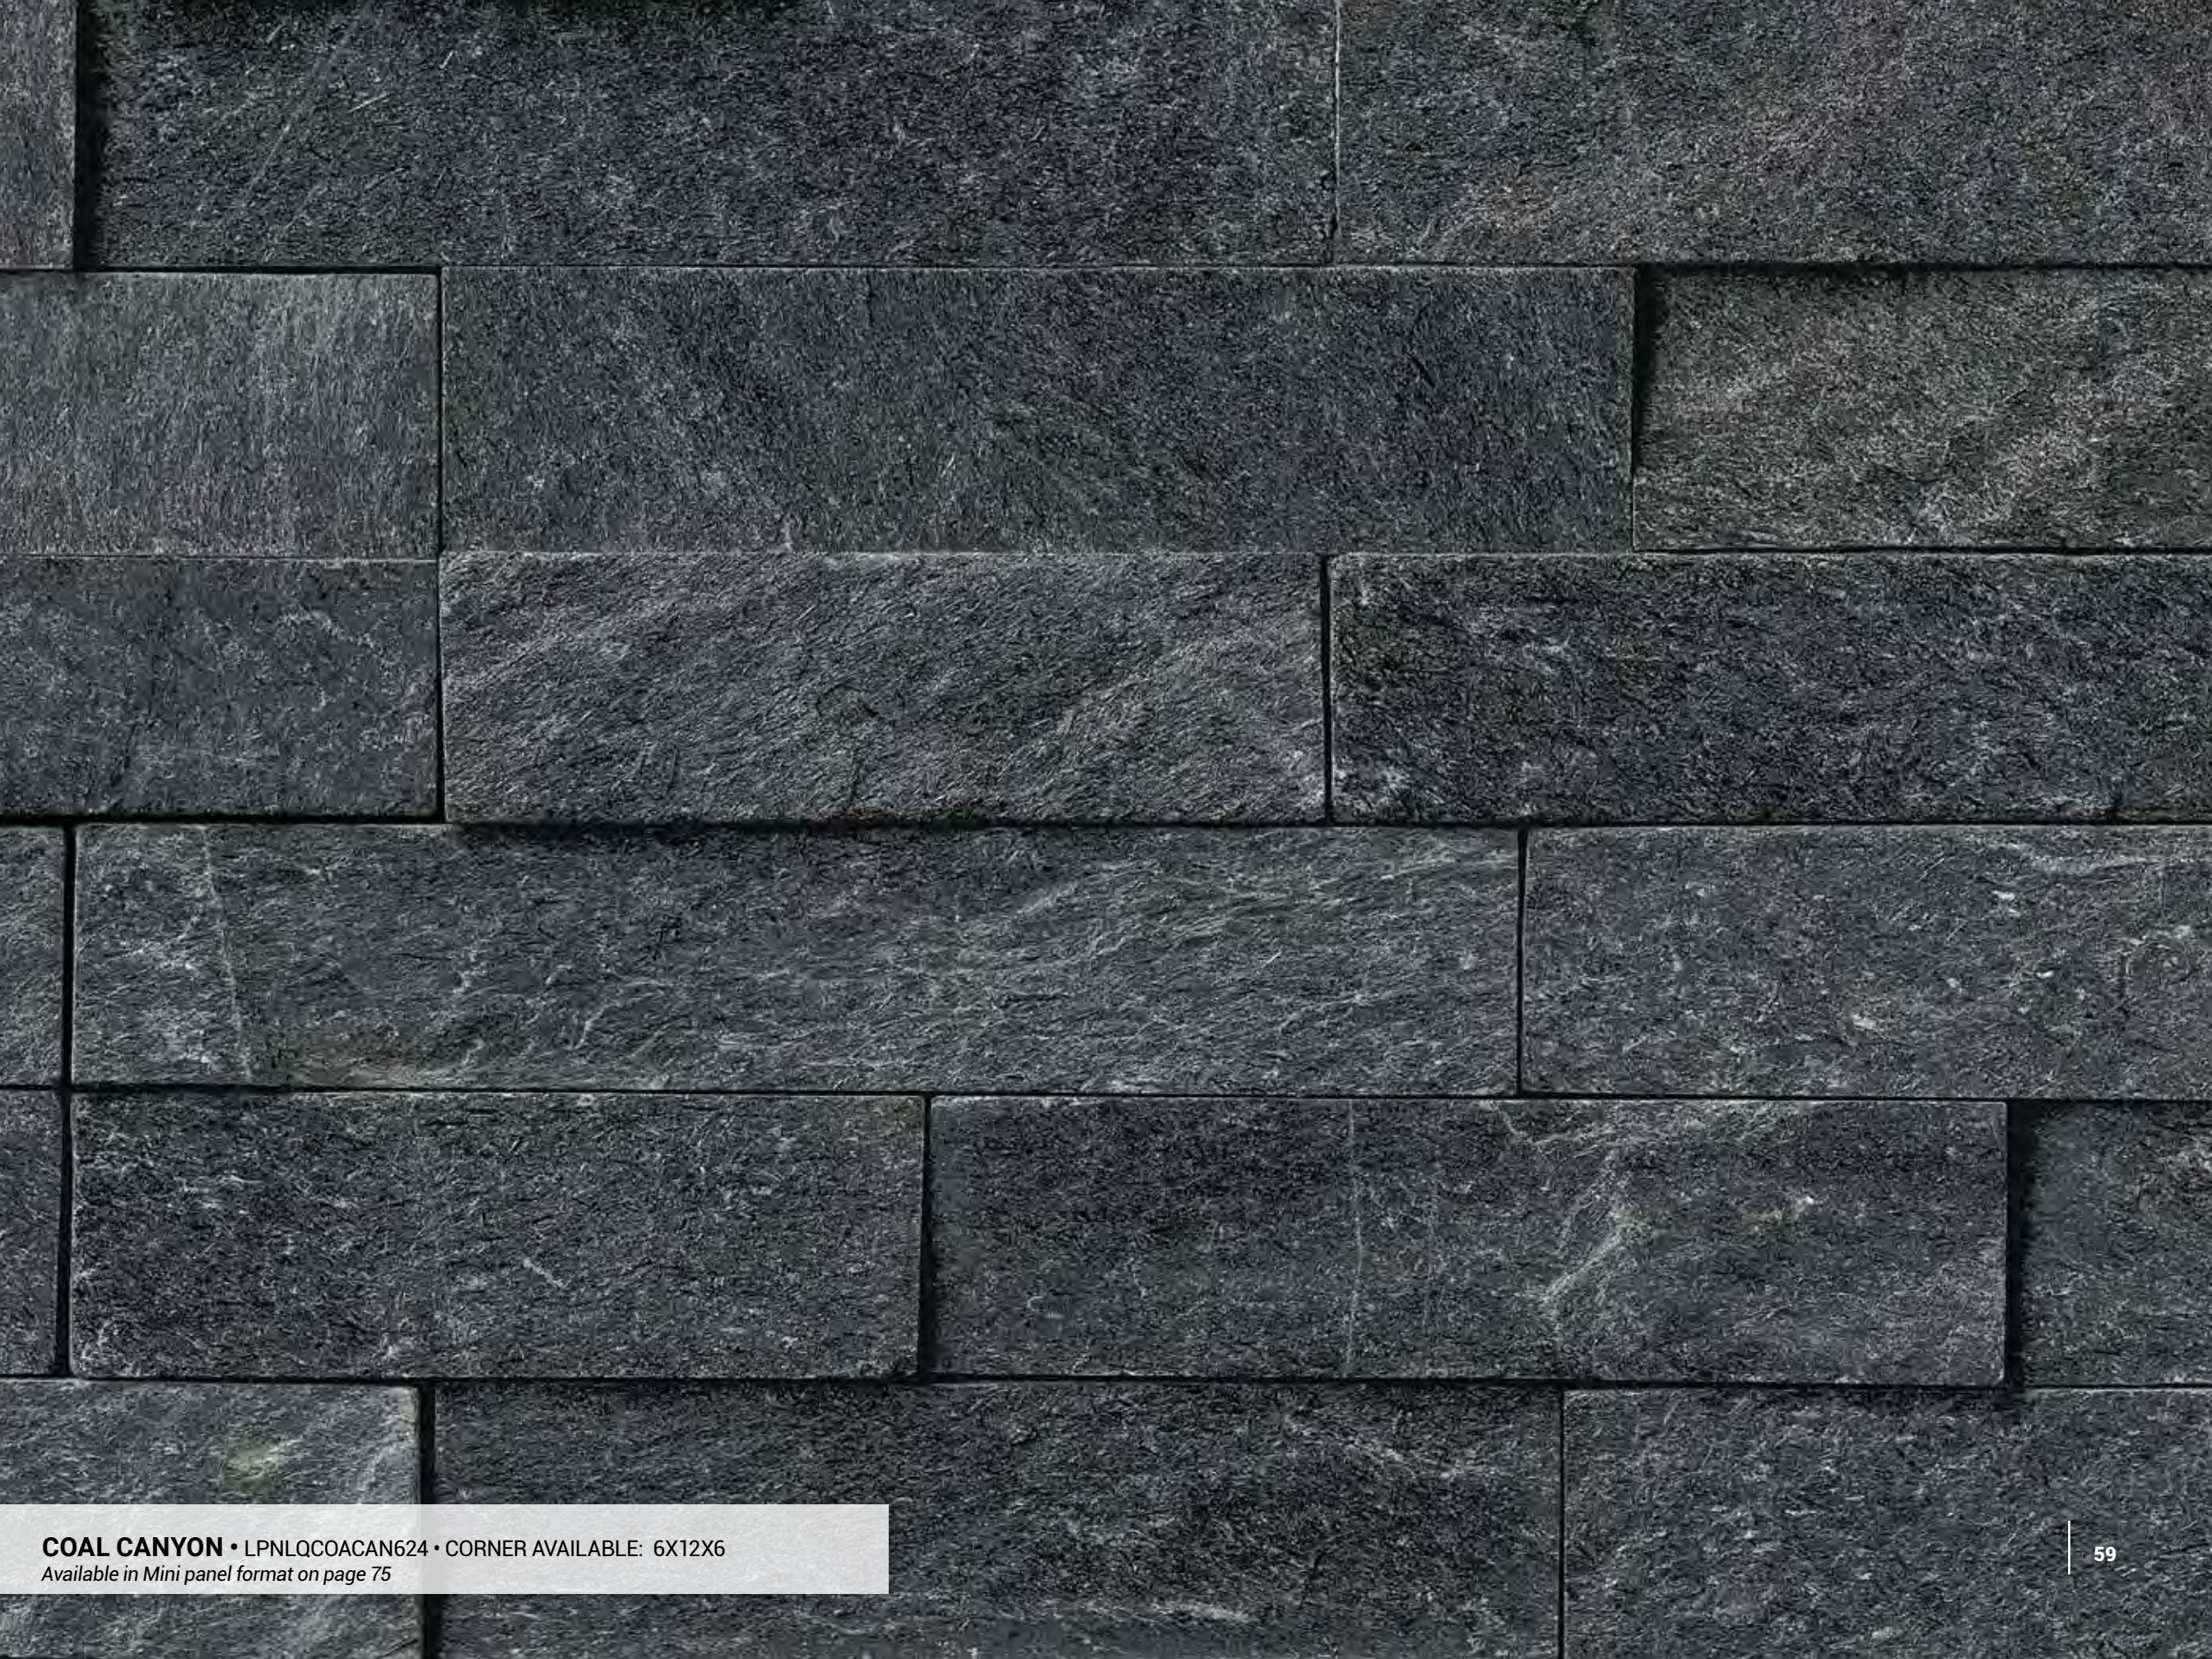

COAL CANYON • LPNLQCOACAN624 • CORNER AVAILABLE: 6X12X6
Available in Mini panel format on page 75