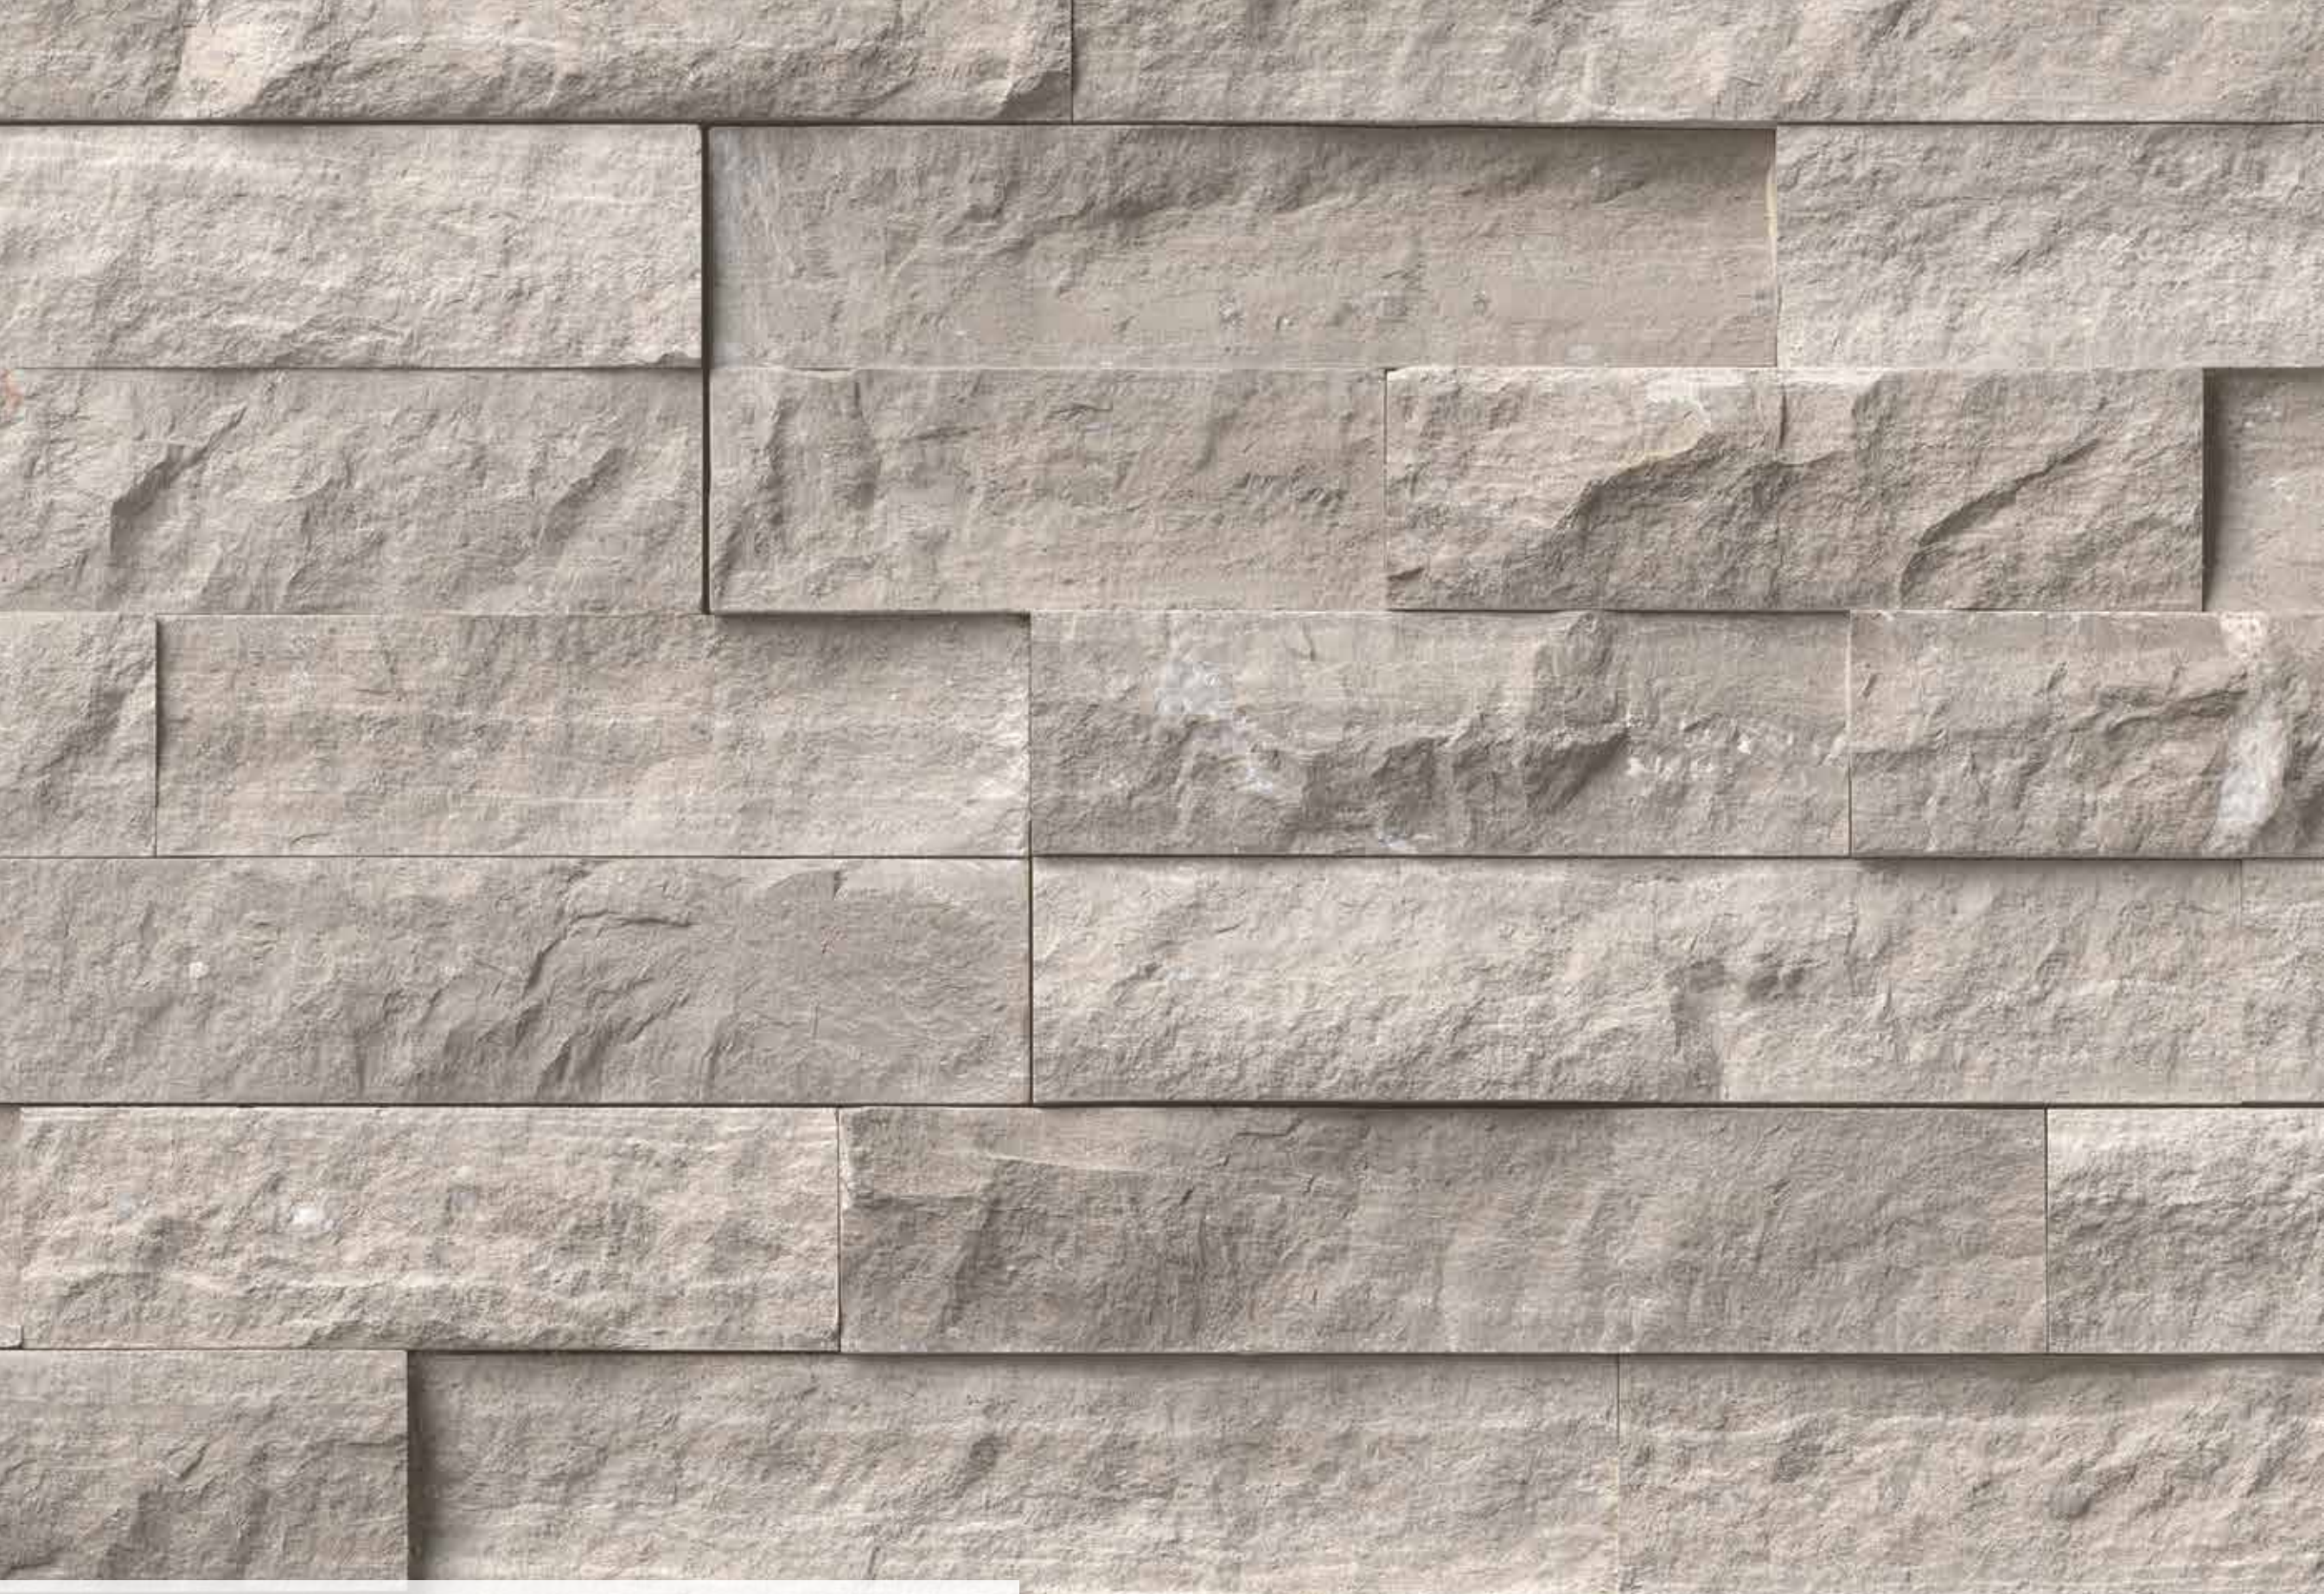

GRAY OAK • LPNLMGRYOAK624 • CORNER AVAILABLE: 6X12X6