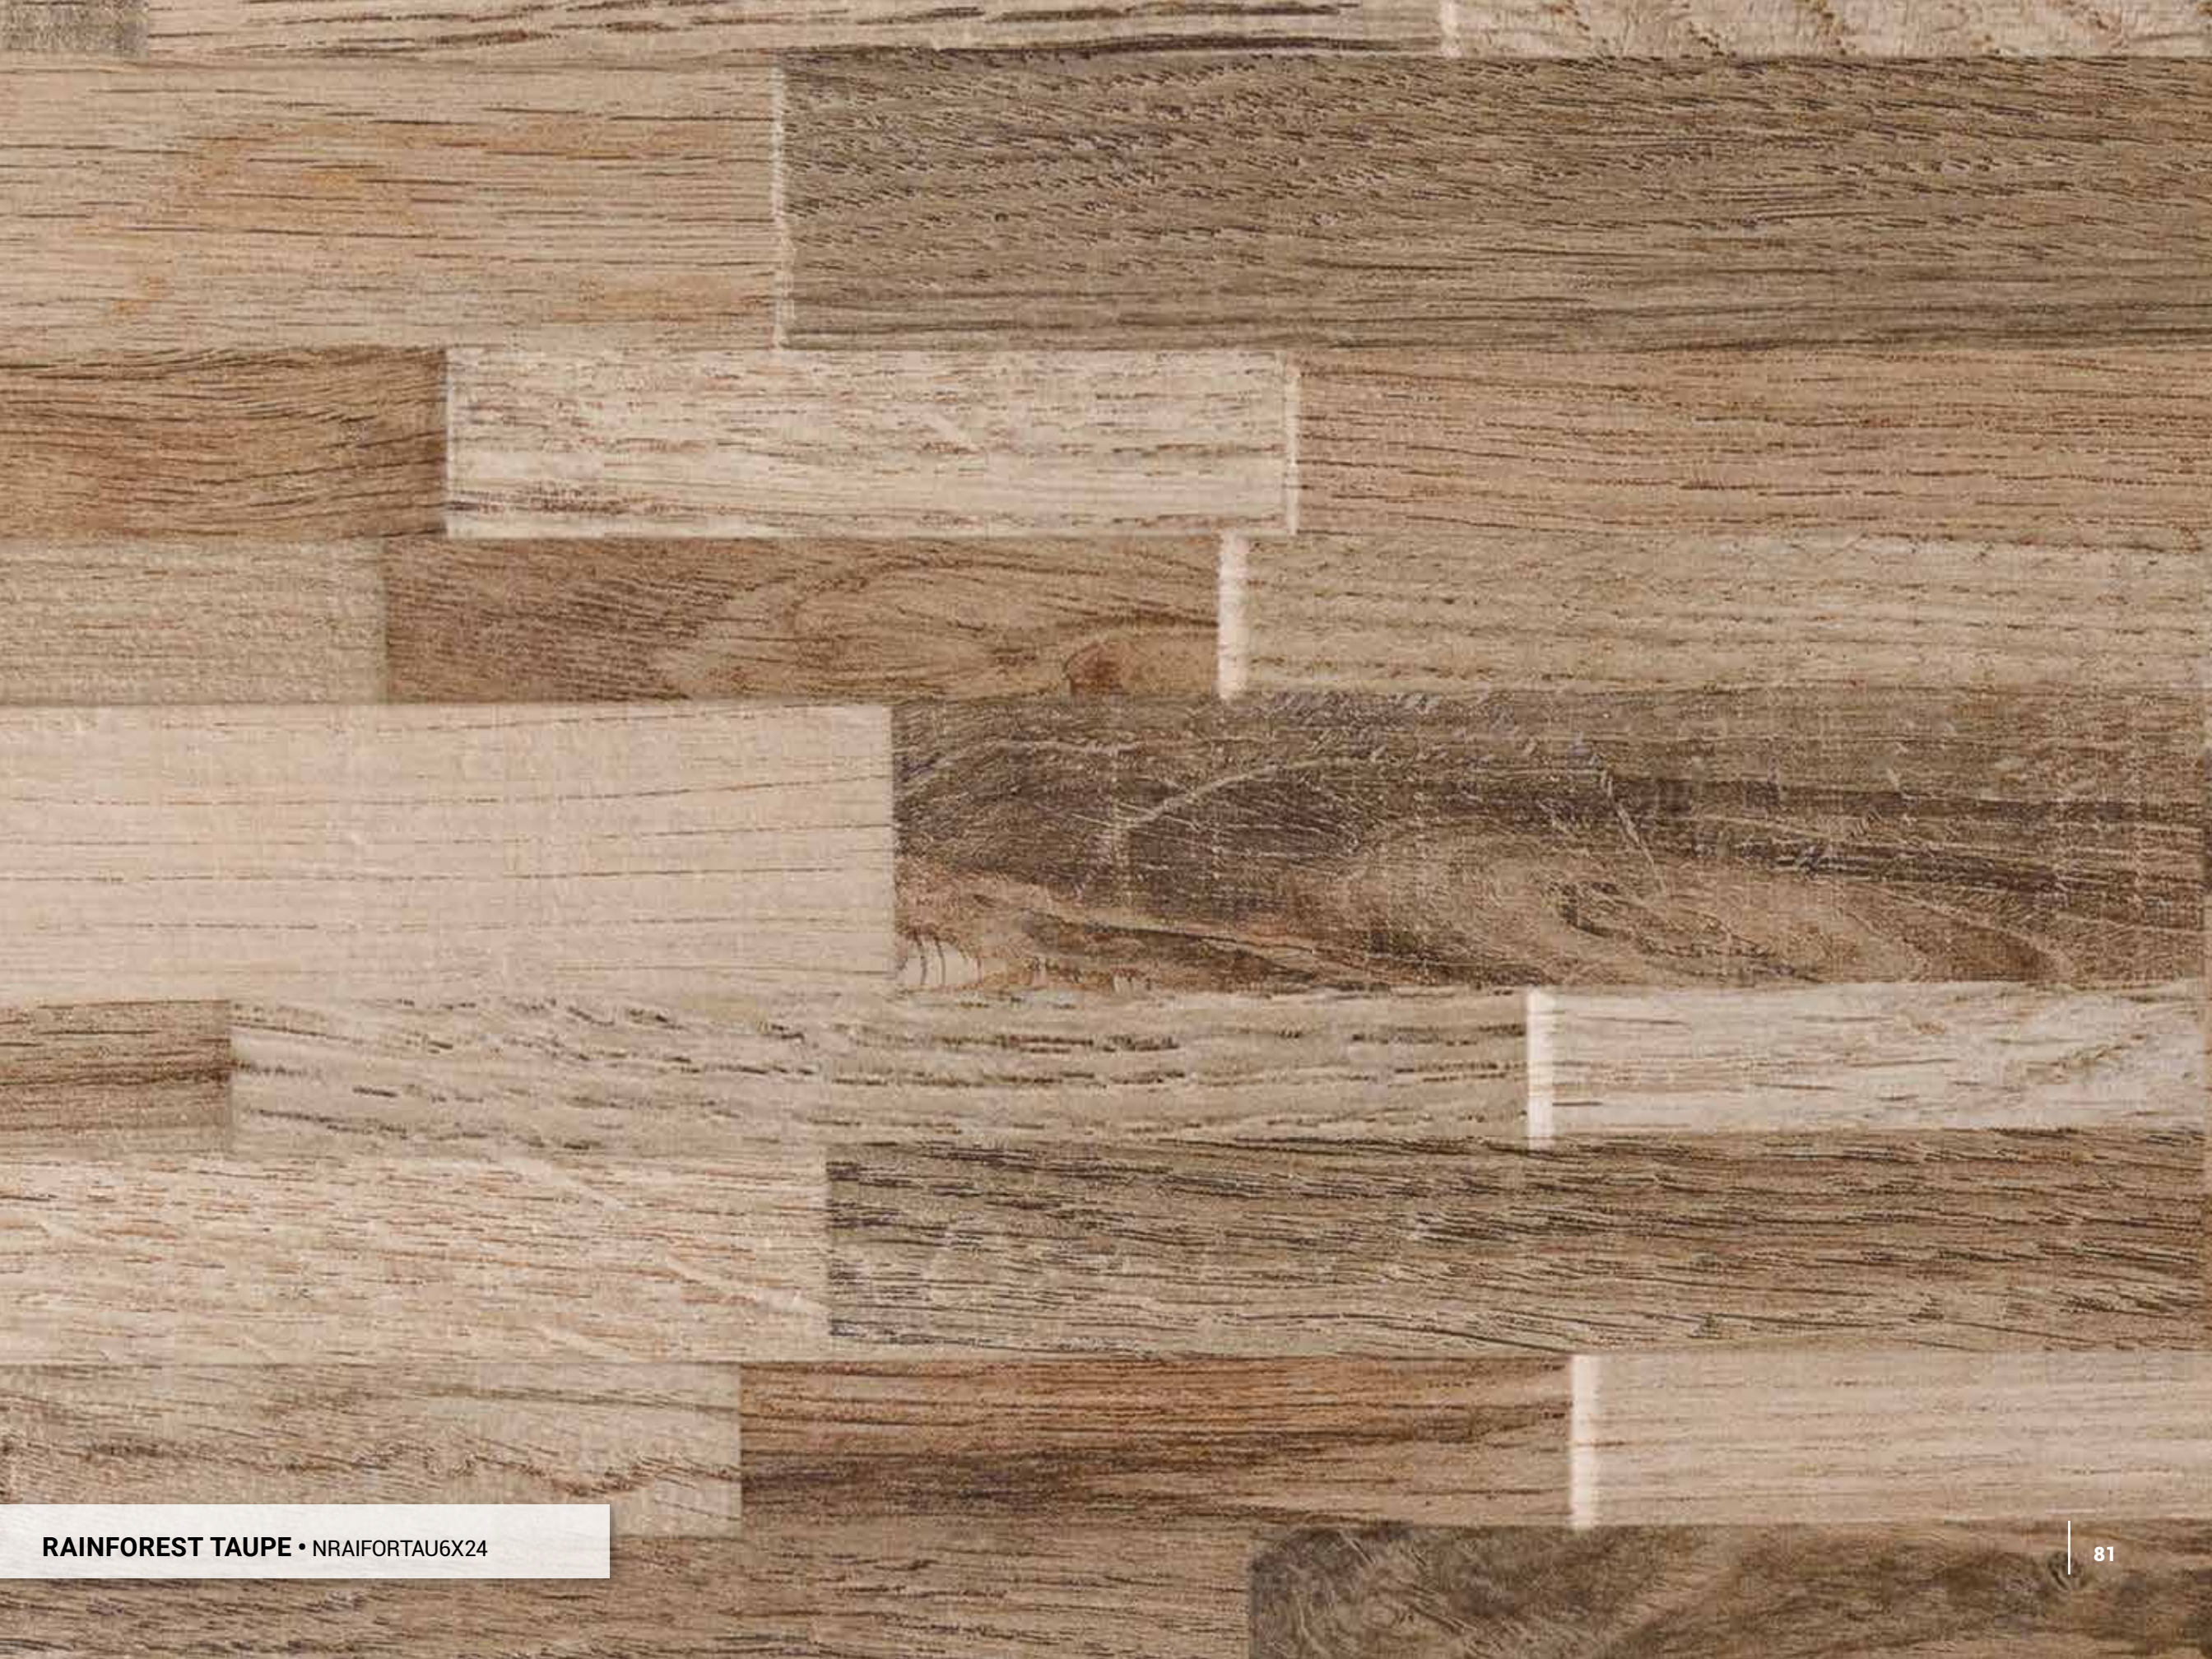

PREMIUM BLACK MINI • LPNLSPREBLK4.516-MINI • CORNER AVAILABLE: 6X12X6
Full size is available

DEKORA PORCELAIN LEDGERS

Our Dekora line gives you everything you love about ledger panels, but without any of the maintenance. Offering 5 different porcelain ledger panels, feel free to decorate that outdoor island grill or frame your fireplace in the simple beauty of Dekora line. These panels come in a familiar 6"x24" size to fit perfectly into your outdoor or indoor design.