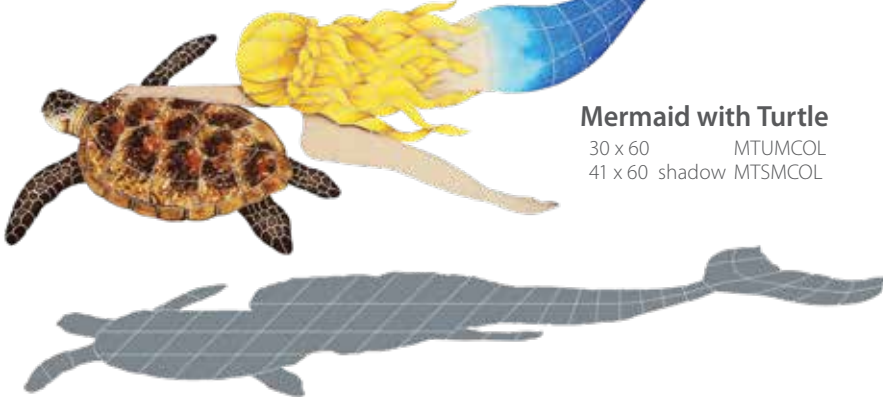

Mermaid with Turtle

30 x 60 MTUMCOL
41 x 60 shadow MTSMCOL