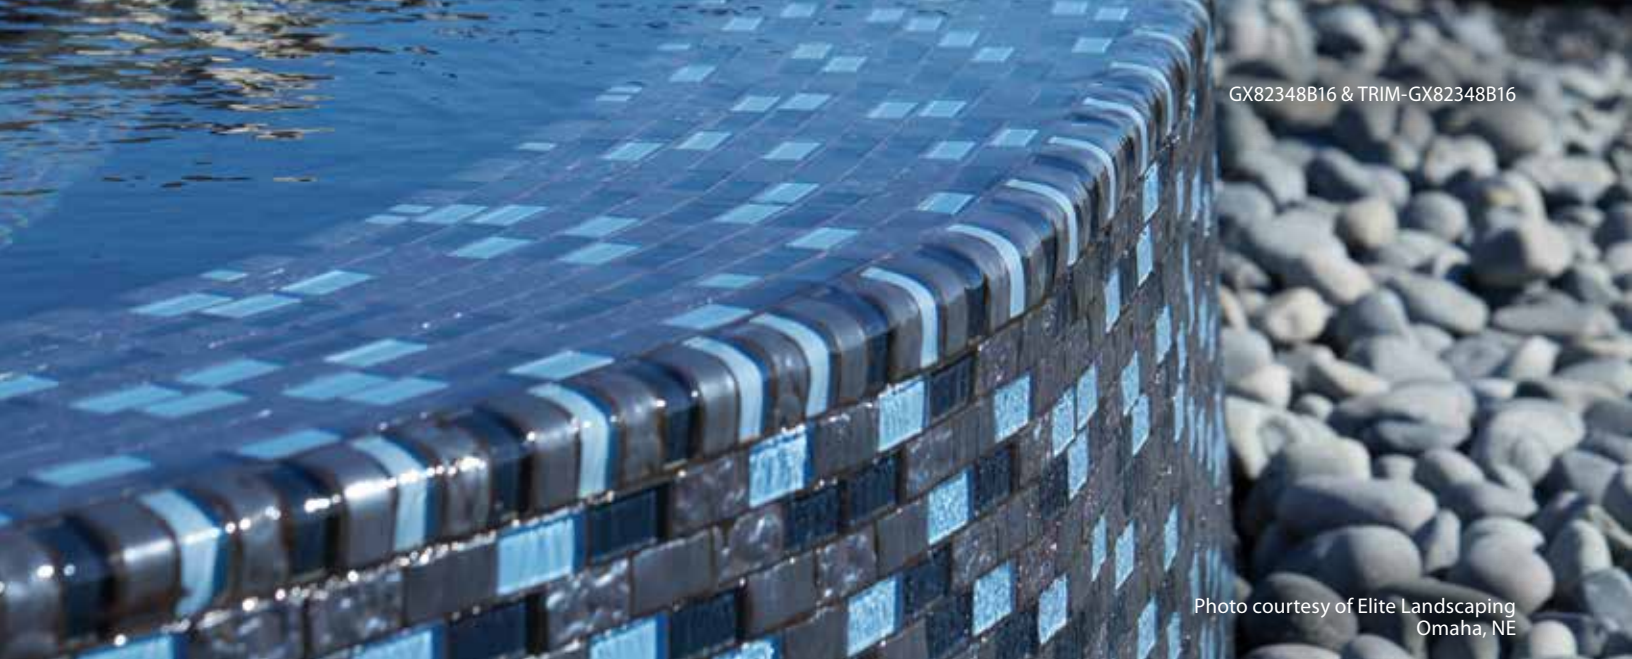

Photo courtesy of Elite Landscaping
Omaha, NE

Titanium Series

Mirage Series