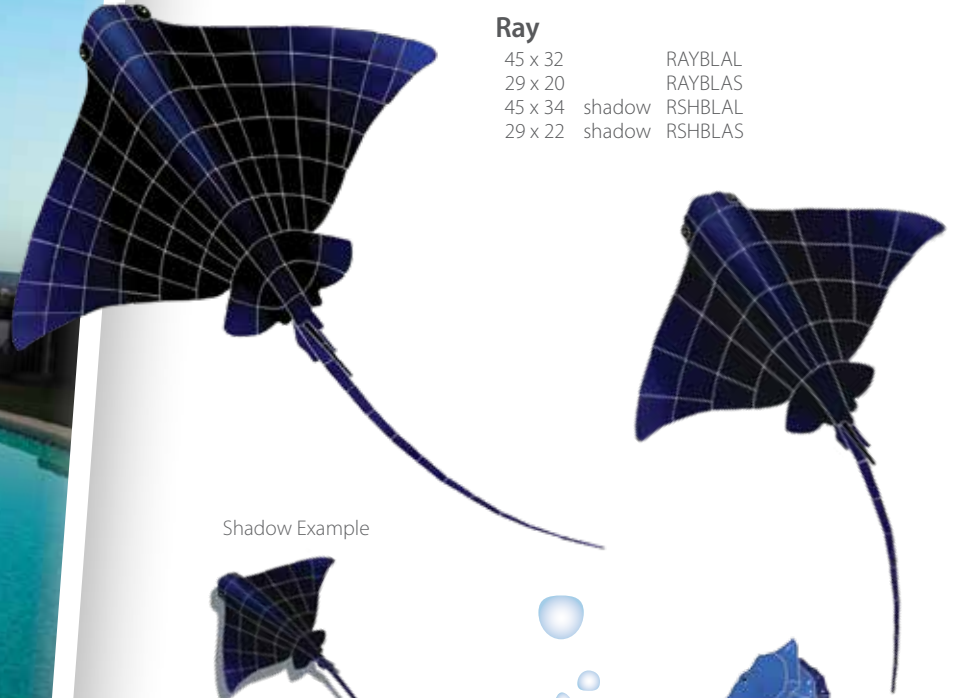

Marlin
80 x 54 MARBLUL
92 x 56 shadow MSHBLUL

Mahi Left
42 x 34 MDOYELL

Mahi Right
43 x 30 MDOYELRL

Shadow Example

Create a relaxing backyard oasis

Ray

- | | | |
|---------|--------|---------|
| 45 x 32 | | RAYBLAL |
| 29 x 20 | | RAYBLAS |
| 45 x 34 | shadow | RSHBLAL |
| 29 x 22 | shadow | RSHBLAS |

Shadow Example

Seahorse

- | | | |
|--------|-------|----------|
| 19 x 8 | blue | SEABLULL |
| 19 x 8 | brown | SEABROLL |
| 13 x 6 | blue | SEABLURS |
| 13 x 6 | brown | SEABRORS |

Seaweed

- | | |
|---------|---------|
| 16 x 11 | SWEGRES |
|---------|---------|