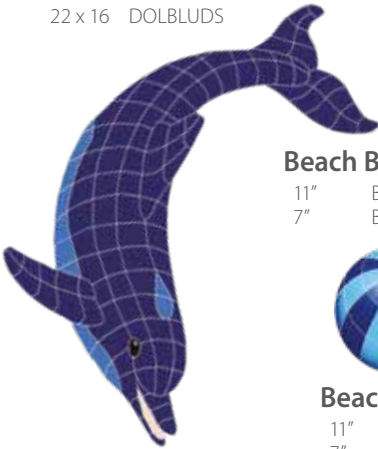

24 x 20 blue BYEBLUOM
 24 x 20 red BYEREDOM

Board Shorts

20 x 20 BSMCOM

Flip Flops

10 x 10 blue FFLYELOS
 10 x 10 red FFLREDOS

Classic Turtles & Dolphins

Twin Dolphins

24 x 56 DTWBLUOL

Dolphin Downward

38 x 24 DOLBLUDM
22 x 16 DOLBLUDS

Dolphin Upward

36 x 27 DOLBLUUM
21 x 18 DOLBLUUS

Beach Ball Multi Color

11" BBAMCOM
7" BBAMCOS

Beach Ball Blue

11" BBABLUM
7" BBABLUS