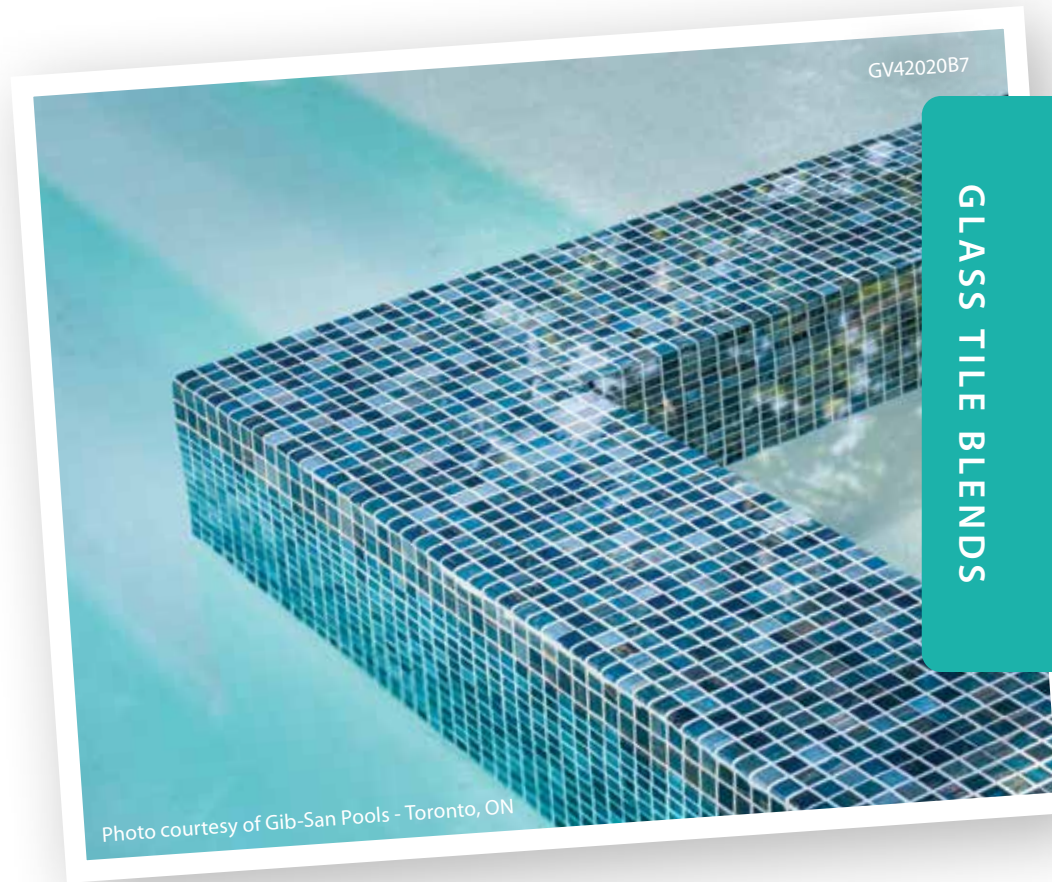

Venetian Series

Greek Key Series