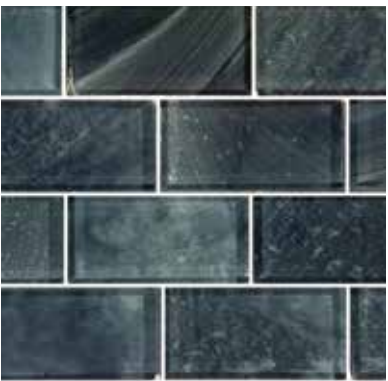

MS866B2 6 x 6

Subway Series

Stratus Blue

GS84896B1 2 x 4
TRIM-GS84896B1 by the Linear Foot

Stratus Aqua

GS84896T7 2 x 4
TRIM-GS84896T7 by the Linear Foot

Stratus White

GS84896W1 2 x 4
TRIM-GS84896W1 by the Linear Foot