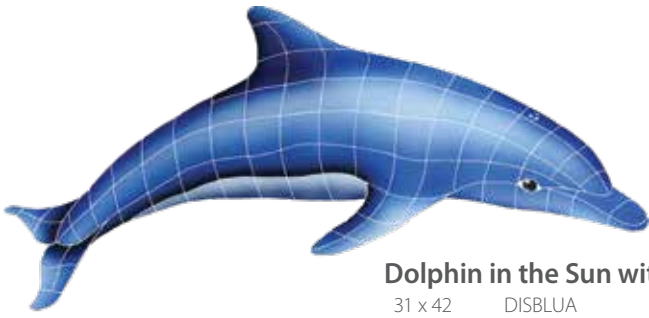

Dolphin in the Sun with shadow A
31 x 42 DISBLUA