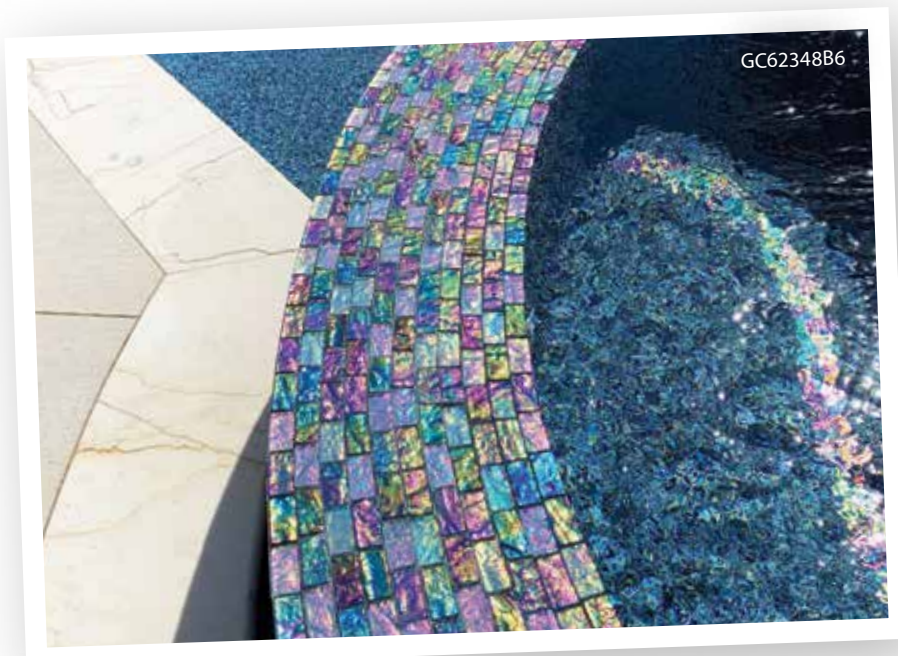

GL82323B1 1 x 1

Light Blue Blend

GC64872B12 2 x 3

Black Blend

GC62348K4 1 x 2

Blue Blend

GC62348B6 1 x 2

Photo courtesy of Erik Johnson Tile - Orangevale, CA