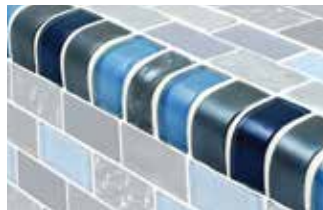

Black Blend

GX82348K8 1 x 2
TRIM-GX82348K8 by the Linear Foot

Blue Blend

GX82348B16 1 x 2
TRIM-GX82348B16 by the Linear Foot

Blue

GM84848B1 2 x 2
TRIM-GM84848B1 by the Linear Foot