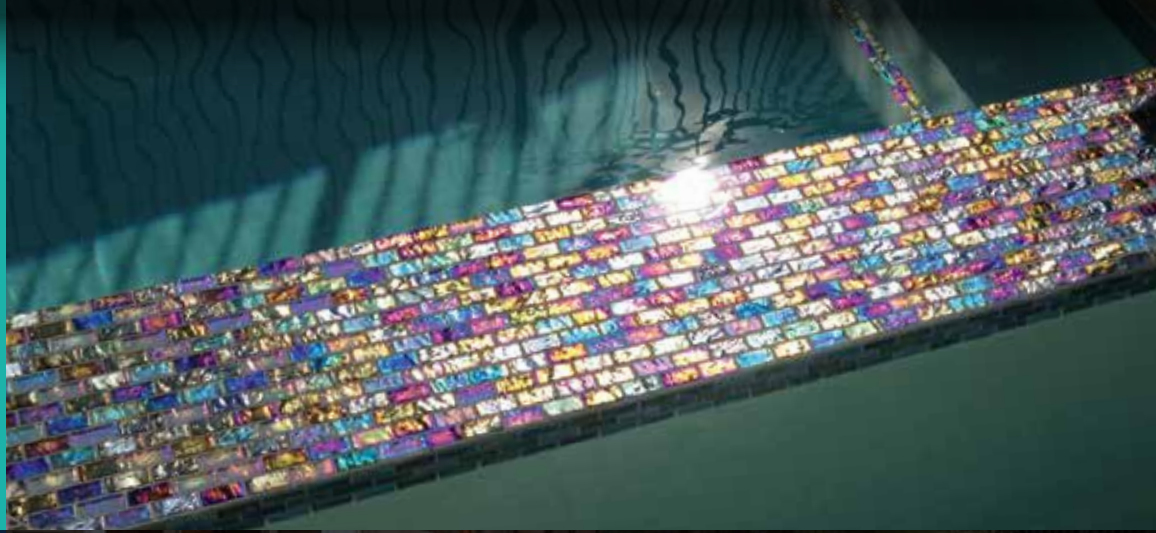

GLASS TILE BLENDS

PAGE 2